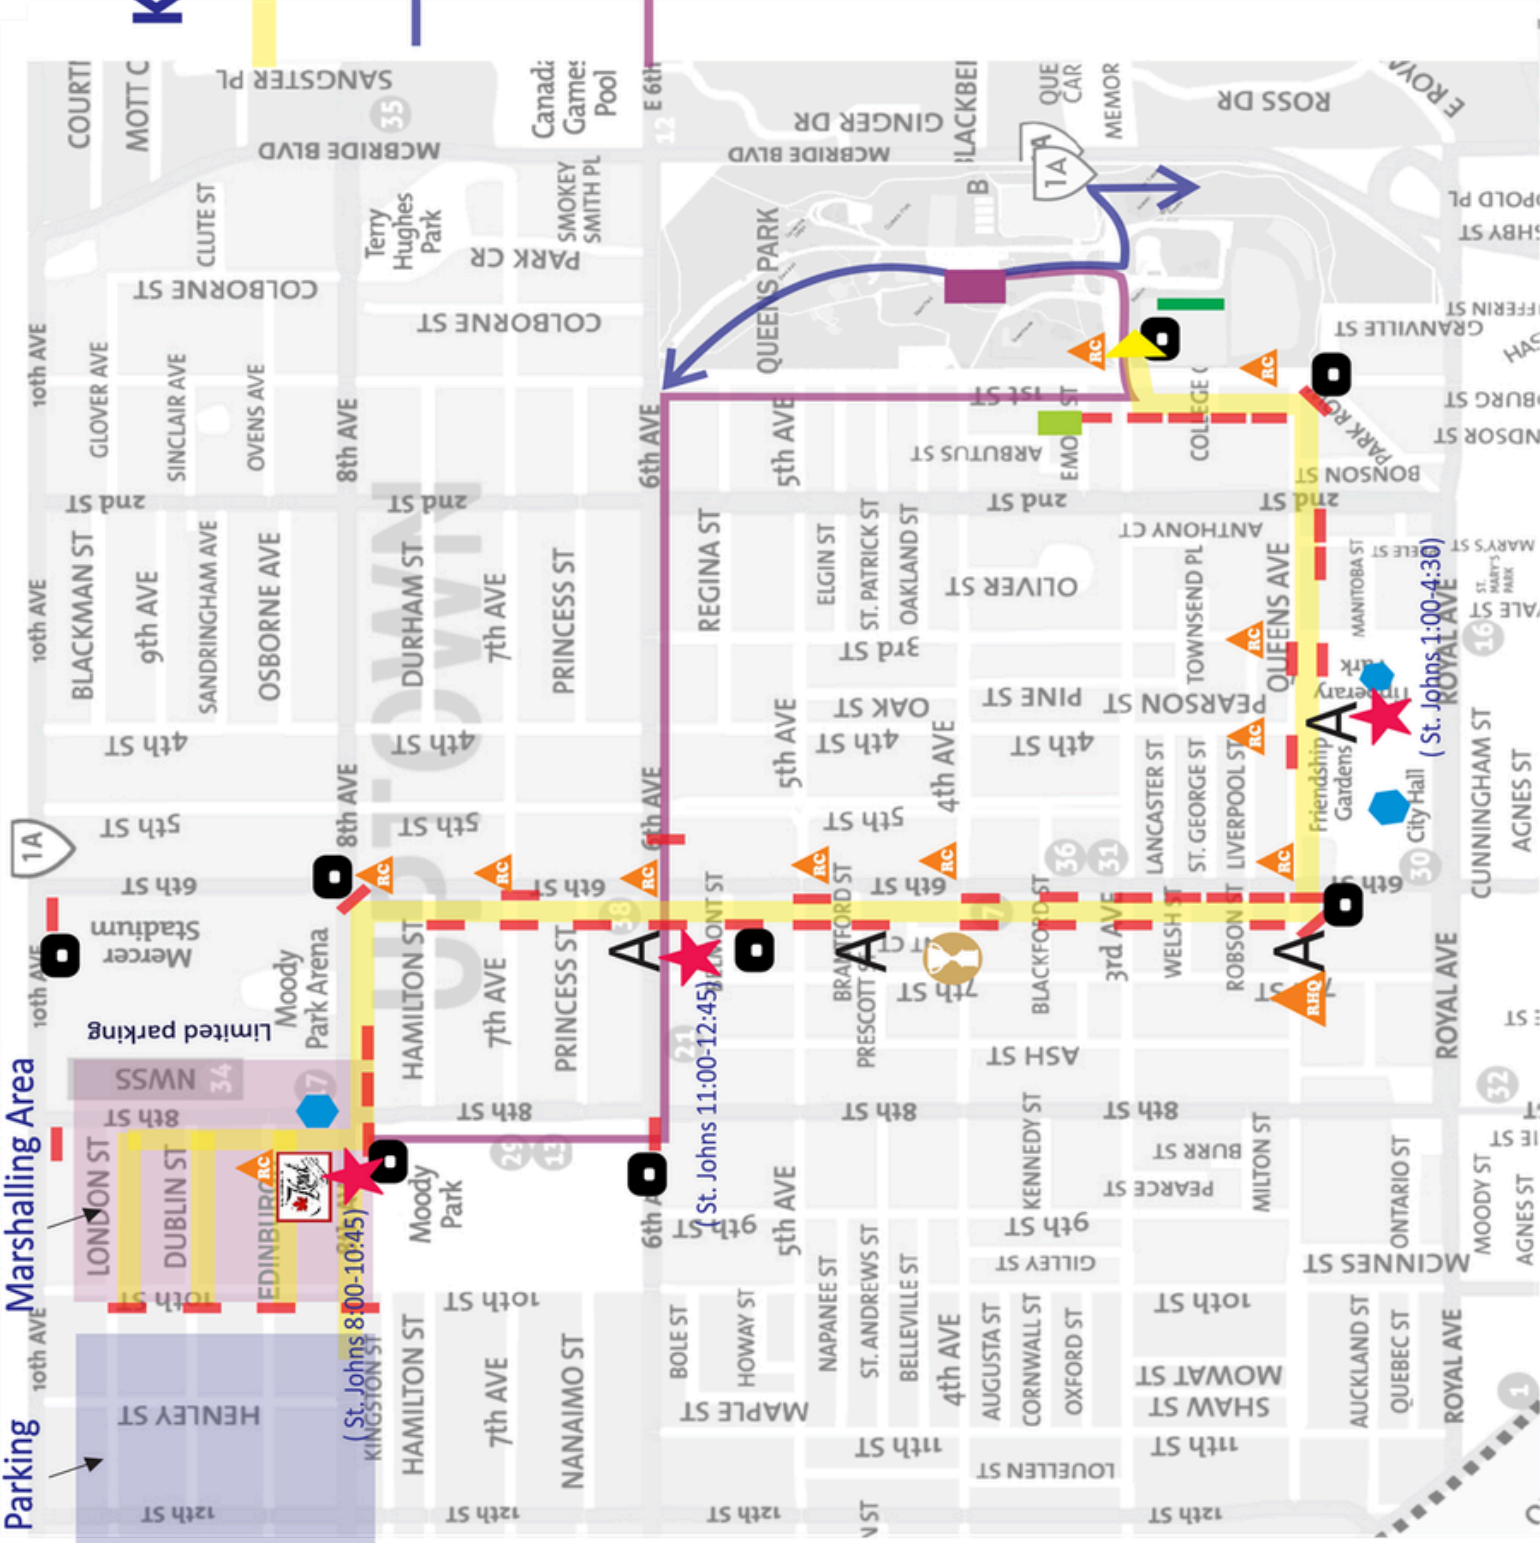

#### 7:00 AM - 1:00 PM

- 8<sup>th</sup> Avenue between 6<sup>th</sup> Street and 10<sup>th</sup> Street
- 8<sup>th</sup> Street between 6<sup>th</sup> Avenue and 10<sup>th</sup> Avenue
- Edinburgh street between 10<sup>th</sup> Street and 8<sup>th</sup> Street
- Dublin Street between 10<sup>th</sup> Street and 8<sup>th</sup> Street
- London Street between 10<sup>th</sup> Street and 8<sup>th</sup> Street

#### 10:00 AM - 2:00 PM

- 6<sup>th</sup> Street between 8<sup>th</sup> Avenue and 10<sup>th</sup> Avenue Southbound only
- 6<sup>th</sup> Street between 8<sup>th</sup> Street and Royal Avenue
- Queens Avenue between 6<sup>th</sup> & 1<sup>st</sup> Street
- 1<sup>st</sup> Street between Queens Avenue & Emory
- Queens Avenue between 6<sup>th</sup> & 1<sup>st</sup> Street
- Queens Park – main driveways and parking areas

# KEY

- Parade Route
- Barricades
- Dispersal Area
- Overnight Float Parking Behind Arena (Friday Night Security)
- Escort Route to Marshalling Area
- Shuttle Bus
- Toilets
- St Johns Ambulance and Lost & Found
  - 8th&8th-8:00-10:45
  - 6th&6th-11:00-12:30
  - Festival- 1:00-5:00
- Hyack Registration
- Police
- Radio Headquarters
- Radio Club
- Judges
- Band Bus Parking

5th Ave

4th Ave

3rd Ave

2nd St

1st St

Hamilton St

Princess St

Durham St